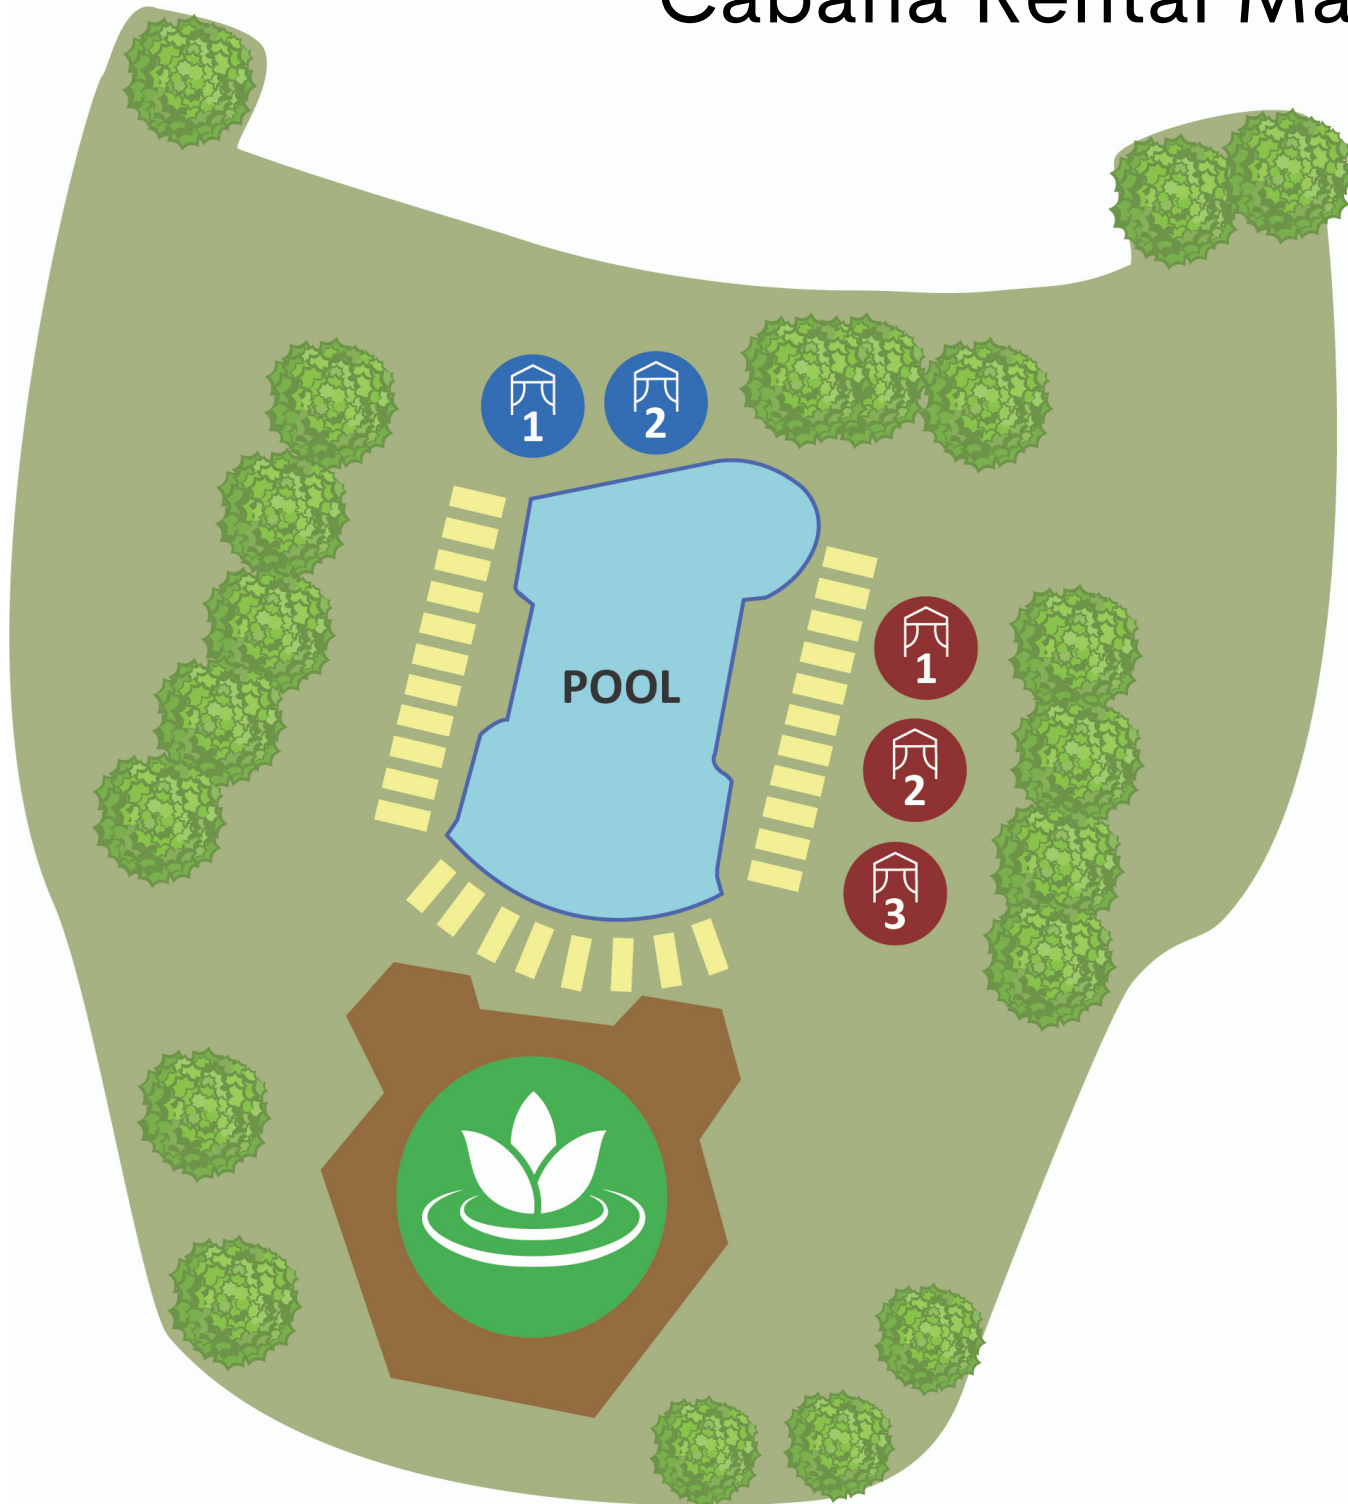

Cabana Rental Map

Grape Seed Spa

Tuscan Cabana

- Daily \$250
- 6 Person Capacity
- Rental time 8:00am-6:00pm (7:00pm F/Sa/Su)
- Includes 2 bottles of South Coast Sparkling Wine and an appetizer

Demi-Cabana

- Daily \$150
- 6 Person Capacity
- Rental time 8:00am-6:00pm (7:00pm F/Sa/Su)
- Includes a bottle of South Coast Sparkling Wine and an appetizer

Pool Chairs

SOUTH COAST WINERY
RESORT & SPA