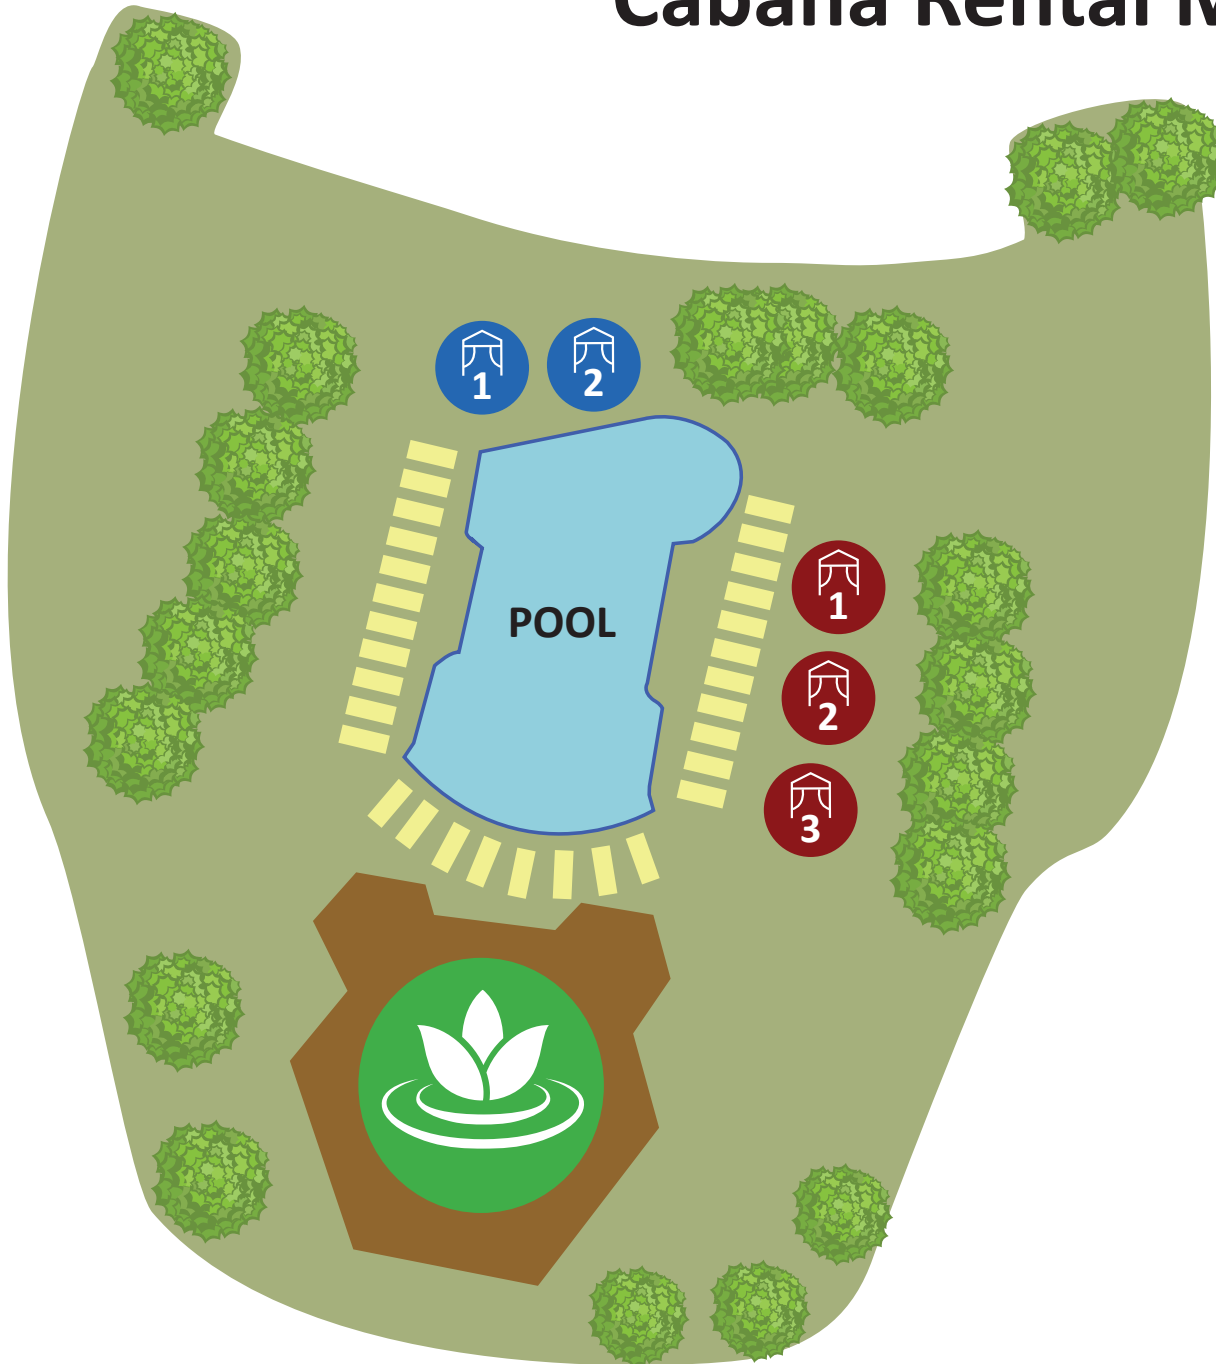

# Cabana Rental Map

*Grape Seed Spa*

**Tuscan Cabana**

- Daily \$170
- Rental time 8am-6pm
- Includes a bottle of South Coast Winery Sparkling Wine

**Demi-Cabana**

- Daily \$80
- Rental time 8am-6pm
- Includes a bottle of South Coast Winery Sparkling Wine

**Pool Chairs**

**SOUTH COAST WINERY**  
RESORT & SPA